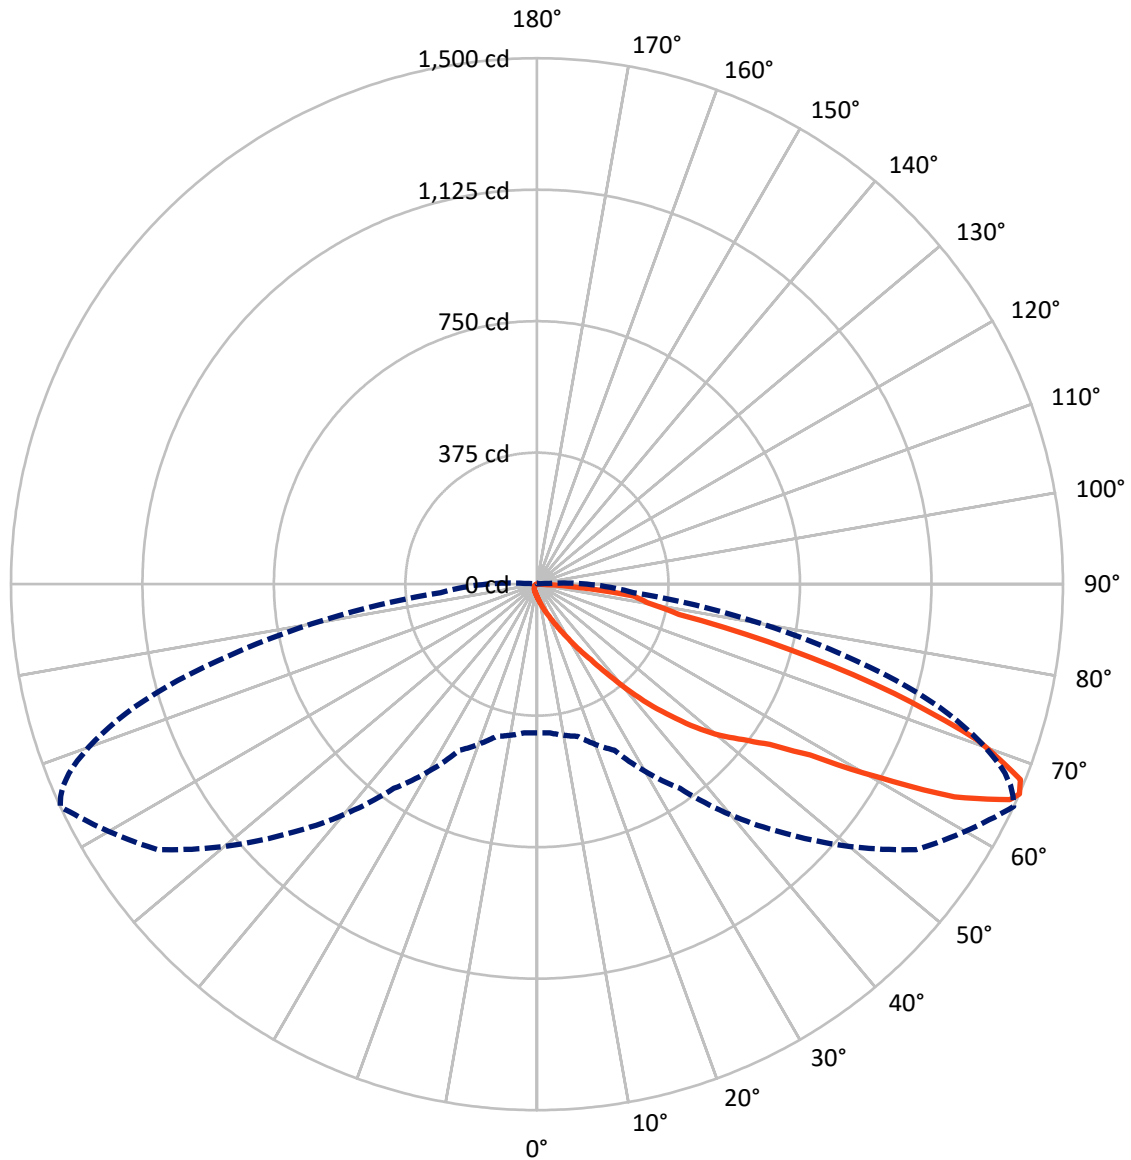

**Summary**

Lumens per Lamp: N/A  
Luminaire Lumens: 1171.8 lumens  
Efficiency: N/A  
Efficacy: 45.2 lumens/watt  
Luminous Opening: Rectangular w/ Sides (W: 0.17' x L: 1' x H: 0.1')  
IES Classification: Type III - Short - Non-Cutoff  
BUG Rating: B0 - U0 - G1  
  
Input Watts (W): 25.9  
Input Voltage (V): NR  
Input Current (Ain): NR  
Voltage Rise (V): NR  
Power Factor: NR  
Total Harmonic Distortion (THDi): NR  
Frequency (hertz): 60  
Stabilization Time: NR  
Operation Time: NR  
Ambient Temperature (°C): NR  
Test Distance: 28.75 FT

### Iso-Footcandle Lines of Horizontal Illumination

× Max cd  
 - - - 1/2 Max cd

Based on 10 foot mounting height. Maximum calculated value = 1.9 fc  
 Type III - Short - Non-Cutoff

REPORT NUMBER: P163710  
CATALOG NUMBER: OVH-F01-LED-E-U-SL3-HSS-8030

### Luminous Intensity Polar Plot

— Vertical Plane Through 65-Deg Lateral      - - - Horizontal Cone Through 66-Deg Vertical

REPORT NUMBER: P163710

CATALOG NUMBER: OVH-F01-LED-E-U-SL3-HSS-8030

**FLUX DISTRIBUTION:**