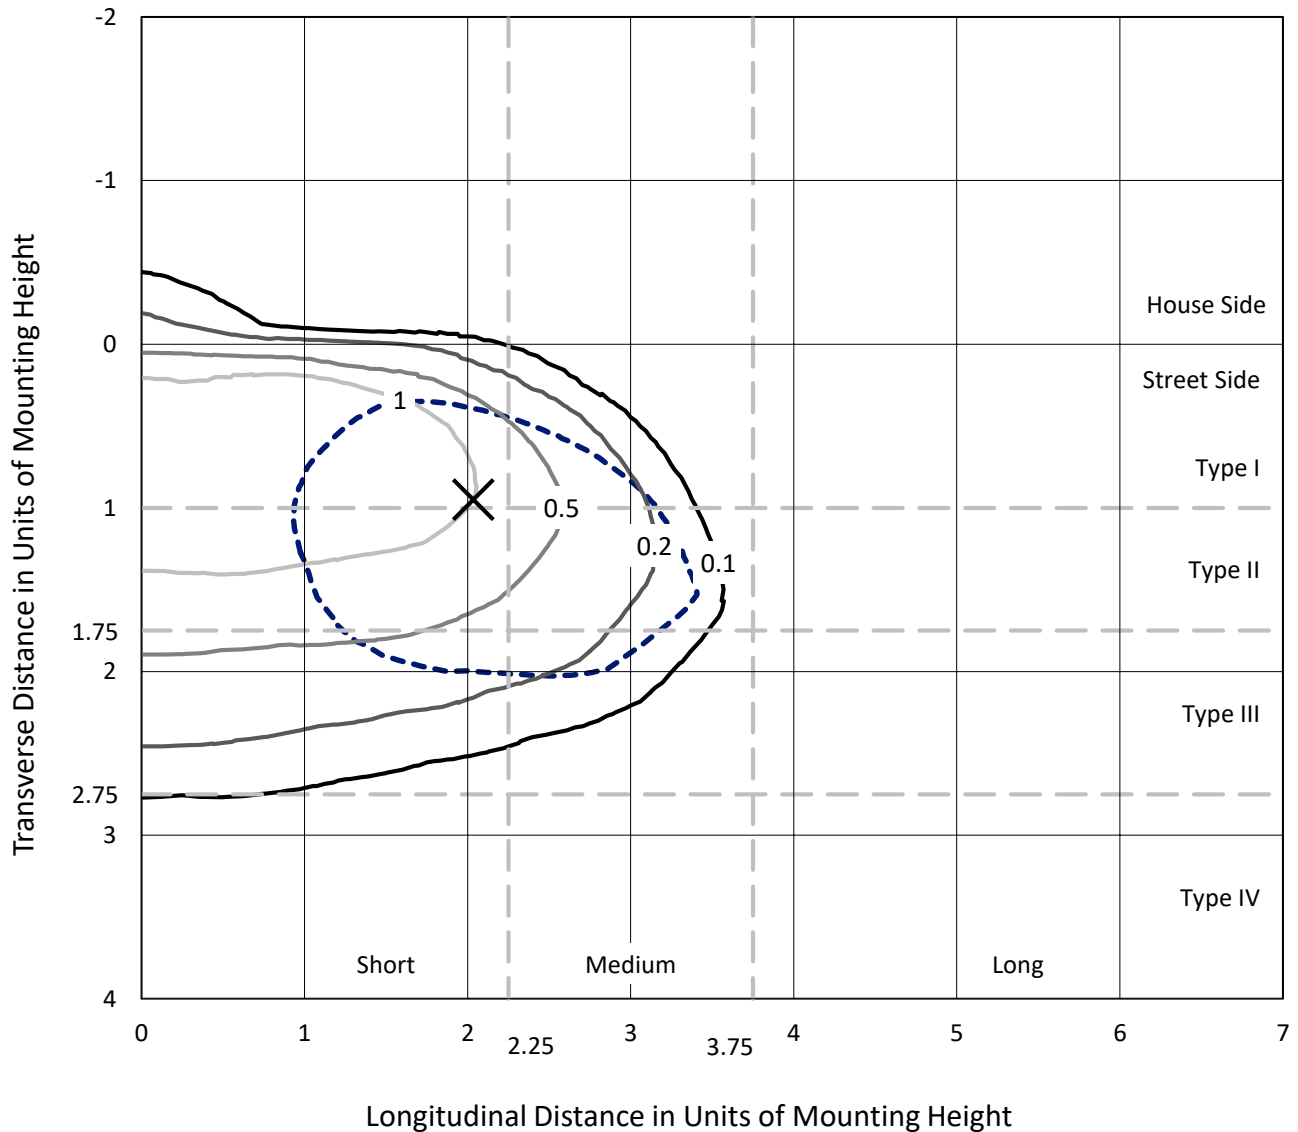

REPORT NUMBER: P163710
CATALOG NUMBER: OVH-F01-LED-E-U-SL3-HSS-8030

Iso-Footcandle Lines of Horizontal Illumination

× Max cd
- - - 1/2 Max cd

Based on 10 foot mounting height. Maximum calculated value = 1.9 fc
Type III - Short - Non-Cutoff